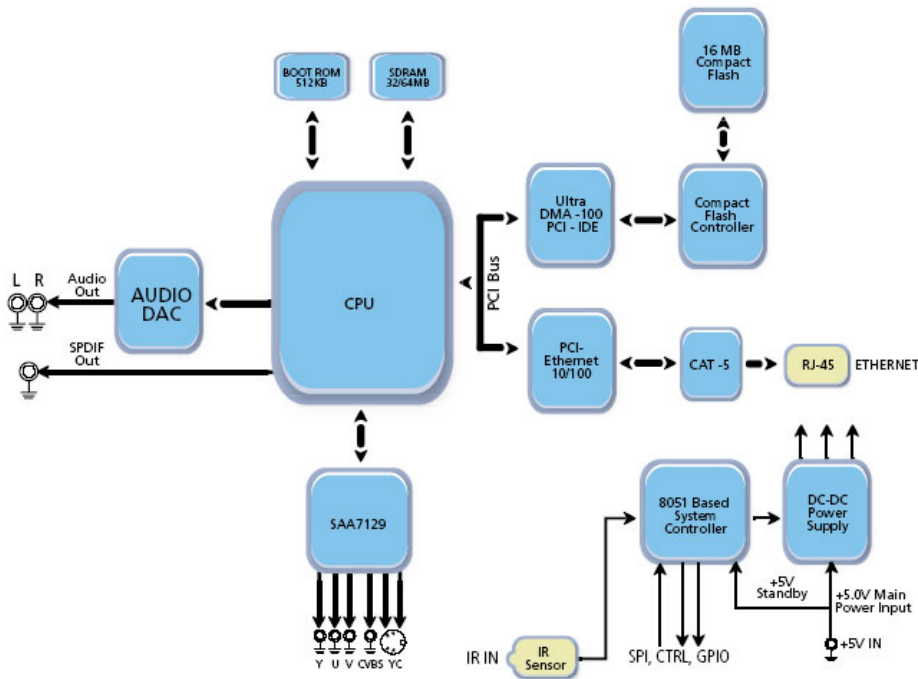

The Mind Factory INC's IP VOD STB (Internet Protocol Video On Demand Set Top Box) is a complete set-top box for Microsoft Windows Server 2003 streaming networks. It is a low cost TV client solution that receives, decodes and displays Windows Media 9 Series (WM9) content to a TV at full D1 resolution.

The IP VOD STB is powered by a very powerful video centric SoC. It is configured to decode full D1 resolution,

WM9 Main Profile, at Medium Level, video and audio streams up to 6Mbps. It is one of the first embedded devices to pass the conformance tests and be approved by Microsoft for main profile video. The SoC is also configured to implement Microsoft's optional WM9 post-processing technology to render excellent TV video quality even at bit rate streams as low as 300Kbps. Video-on-Demand (VOD) TV services to consumer homes over xDSL, 10/100 Ethernet, FTTC or other broadband distribution networks.

KEY FEATURES

- BSP15 SoC processor
- 128MB SDRAM memory
- 32MB Flash
- 10/100 Base-T Ethernet port
- TV interface
- S-Video, YUV and Composite video out
- Analog stereo and digital S/PDIF audio out
- IR receiver on front panel for remote control interface
- optional IDE connector for disk drive
- 180 x 160 x 30mm
- External 5V DC power supply
- Power switch
- 802.11b/g wireless optional